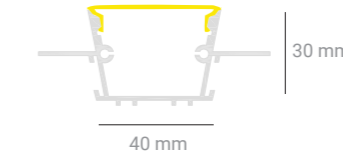

Order NO.	Watt	IP	Angle (°)	CRI	Lumen	Dimmension (mm) (H-W-L)
NLRT3614	10~22	22~65	110	≤80	1000~2800	14 x 36 x XX
NLRT4030	20~44	22~65	110	≤80	2000~5600	30 x 40 x XX
NLRT4628	20~44	22~65	110	≤80	2000~5600	28 x 46 x XX

4030TL