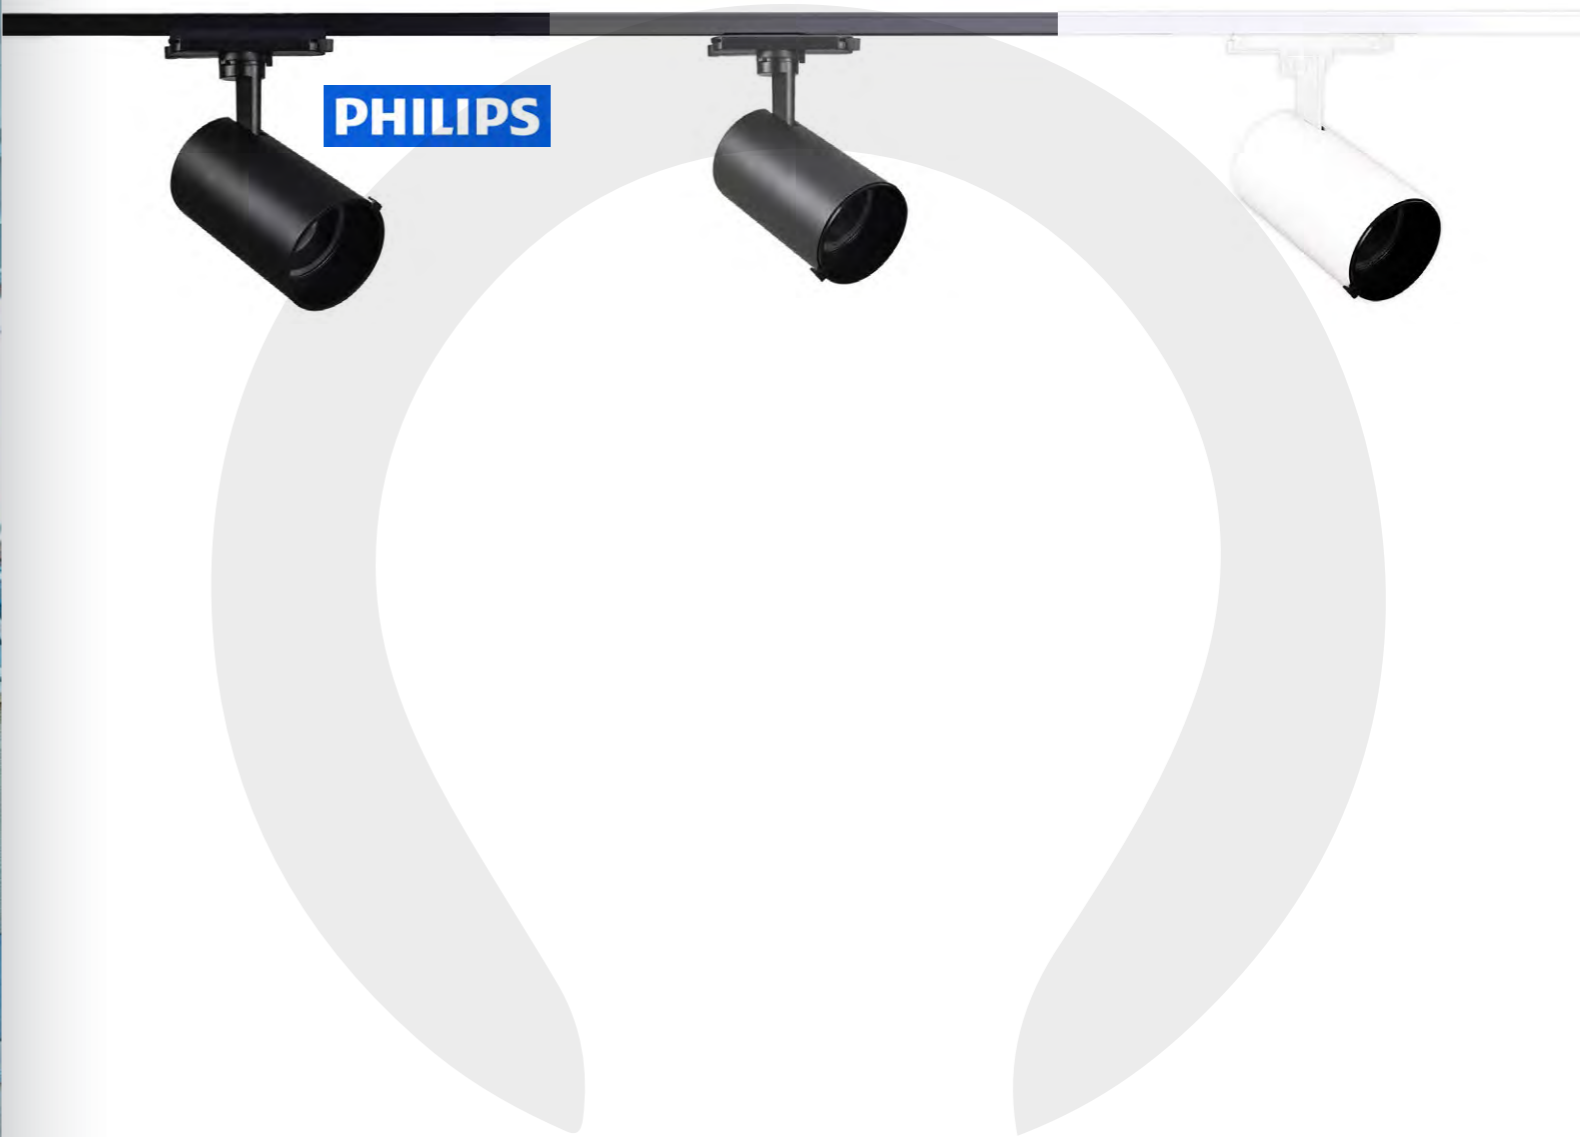

Spot
Track
Light

CIARA

IP22 | 80 CRI | CE | ADJUSTABLE

- Simple form and clean design
- Performance luminaire with integral LED and driver
- Accommodates one lens or one glare control accessory
- Energy Star Qualified
- LED COB light source

Protection Class
★ Class I

Color Temperature(°K)
Warm-Cool-Natural

Body Coating
Electrostatic Powder Coating

Body Material
Die Cast Aluminum

ROTANA

IP22 | 85 CRI | CE | ADJUSTABLE

- Simple form and clean design
- Performance luminaire with integral LED and driver
- Accommodates one lens or one glare control accessory
- Energy Star Qualified
- LED COB light source

★ کاربری:

مناسب برای گالری ها و موزه ها و فروشگاه ها

Order No.	Power (W)	Lumen	Beam Angle(°)	SIZE(mm)
NTLR1407	7	630	45	48 x 140 x 170

Protection Class
★ Class I

Color Temperature(°K)
🌡 Warm

Body Coating
🔥 Electrostatic Powder Coating

Body Material
⚙ Die Cast Aluminum

PORTO

IP22 | 85 CRI | CE | ADJUSTABLE

- Simple form and clean design
- Performance luminaire with integral LED and driver
- Accommodates one lens or one glare control accessory
- Energy Star Qualified
- LED COB light source