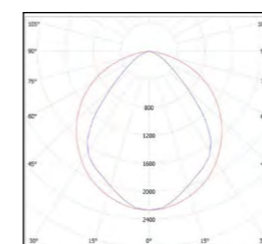

ADRENAL

1. Water proof, Dust proof, Corrosion Proof
   - Exclusive Quick-Fit Design
   - Simple wiring & Easy installation
   - Fireproof Rating
   - Silicon Rubber Sealing Frame
2. ★ کاربری: پارکینگ ها و فضاهای صنعتی

36W

18W